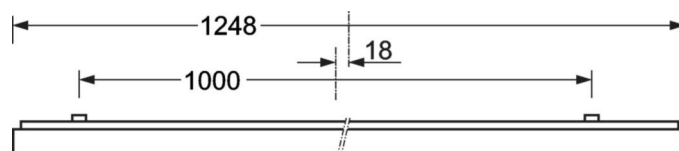

Surface-mounted luminaire - Micro-prismatic diffuser - direct distribution

Steel sheet enclosure, powder-coated rectangular cross-section, integrated Quicklock quick-mount bracket system with catch hook and safety rope for simple and quick mounting; Housing colour traffic white RAL 9016; Homogeneous direct light distribution for VDU-compatibility in accordance with DIN-EN 12464-1; glare reduction through microprism diffuser with special "multilayer" technology and optimised light deflecting foil; Easy installation of the connection, directly on the top of the luminaire with a terminal cover cap. Electrical connection via 5-pole connection terminal with plug-in contacts.. If required, an AVA-MH universal mounting aid is available as an accessory. Surface-mounted luminaire for ceiling installation;

## MECHANICS

Housing colour	traffic white RAL 9016
Dimensions (LxWxH/DxH)	1248mm x 354mm x 62mm
Weight (net)	6.12kg
Cable entry KE (X/Y)	0mm/0mm
Type of installation	Ceiling-mounted single installation, Ceiling-mounted trunking installation

## Dimensions

---

L	1248 mm	Length
B	354 mm	Width
H	62 mm	Height
A1	1000 mm	Mounting distance single mounting
A3	248 mm	Mounting distance between luminaires in a light run arrangement
A4	240 mm	Mounting distance (width)
X	0 mm	Distance cable infeed to the center of the luminaire on the X-axis
Y	0 mm	Distance cable infeed to the center of the luminaire on the Y-axis