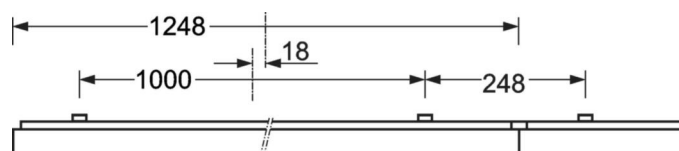

Surface-mounted luminaire - Micro-prismatic diffuser - direct distribution

Steel sheet enclosure, powder-coated rectangular cross-section, integrated Quicklock quick-mount bracket system with catch hook and safety rope for simple and quick mounting; Housing colour traffic white RAL 9016; Homogeneous direct light distribution for VDU-compatibility in accordance with DIN-EN 12464-1; glare reduction through microprism diffuser with special "multilayer" technology and optimised light deflecting foil; Easy installation of the connection, directly on the top of the luminaire with a terminal cover cap. Electrical connection via 5-pole connection terminal with plug-in contacts.. If required, an AVA-MH universal mounting aid is available as an accessory. Surface-mounted luminaire for ceiling installation;

## MECHANICS

Housing colour	traffic white RAL 9016
Dimensions (LxWxH/DxH)	1248mm x 354mm x 62mm
Weight (net)	6.12kg
Cable entry KE (X/Y)	0mm/0mm
Type of installation	Ceiling-mounted single installation, Ceiling-mounted trunking installation

## Dimensions

---

L	1248 mm	Length
B	354 mm	Width
H	62 mm	Height
A1	1000 mm	Mounting distance single mounting
A3	248 mm	Mounting distance between luminaires in a light run arrangement
A4	240 mm	Mounting distance (width)
X	0 mm	Distance cable infeed to the center of the luminaire on the X-axis
Y	0 mm	Distance cable infeed to the center of the luminaire on the Y-axis