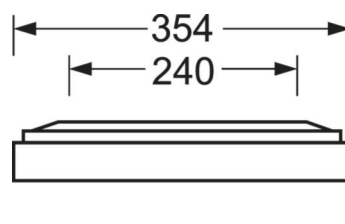

## MECHANICS

Housing colour	traffic white RAL 9016
Dimensions (LxWxH/DxH)	1248mm x 354mm x 62mm
Weight (net)	6.12kg
Cable entry KE (X/Y)	0mm/0mm
Type of installation	Ceiling-mounted single installation, Ceiling-mounted trunking installation

## Dimensions

---

L	1248 mm	Length
B	354 mm	Width
H	62 mm	Height
A1	1000 mm	Mounting distance single mounting
A3	248 mm	Mounting distance between luminaires in a light run arrangement
A4	240 mm	Mounting distance (width)
X	0 mm	Distance cable infeed to the center of the luminaire on the X-axis
Y	0 mm	Distance cable infeed to the center of the luminaire on the Y-axis