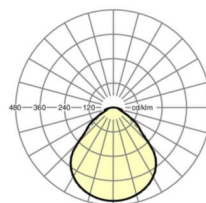

CHARACTERISTICS

Order number	65714016170
EAN number	4020863479122
Commodity code	94051190
Certification mark	IP 20, Protection class I, VDU 65° < 3000, ENEC10 VDE, F, Indoor, CE
Impact resistance (IK rating)	IK03
Ambient temperatur	ta 25°C
Special properties	Ready for IoT
Warranty period	5 years
State funding programs	BEG - Federal funding for efficient buildings (valid only for Germany)

ELECTRICAL ENGINEERING

Controller	Electronic driver DALI2 (1 pcs.)
System output	37W
Mains voltage	230V/50Hz
Circuit breakers (inrush current)	13 pieces/B10, 24 pieces/B16, 25 pieces/C10, 40 pieces/C16
Energy efficiency class/light source	C

LIGHTING TECHNOLOGY

Placement	LED, Colour rendering/Light colour CRI ≥ 80 / 3000K
Colour tolerance (MacAdam)	3SDCM
Photobiological safety (Luminaire)	RG0
Nominal luminous flux	4949lm
LED service life	100000h L80/B10 (Tq 25°C), 50000h L90/B50 (Tq 25°C)
Luminaire luminous efficiency	132lm/W
UGR lat./long.	18.3 / 18.5

MECHANICS

Housing colour	traffic white RAL 9016
Dimensions (LxWxH/DxH)	1248mm x 354mm x 62mm
Weight (net)	6.12kg
Cable entry KE (X/Y)	0mm/0mm
Type of installation	Ceiling-mounted single installation, Ceiling-mounted trunking installation

DEEP-LINK

<https://www.regiolum.de/en/article/65714016170>